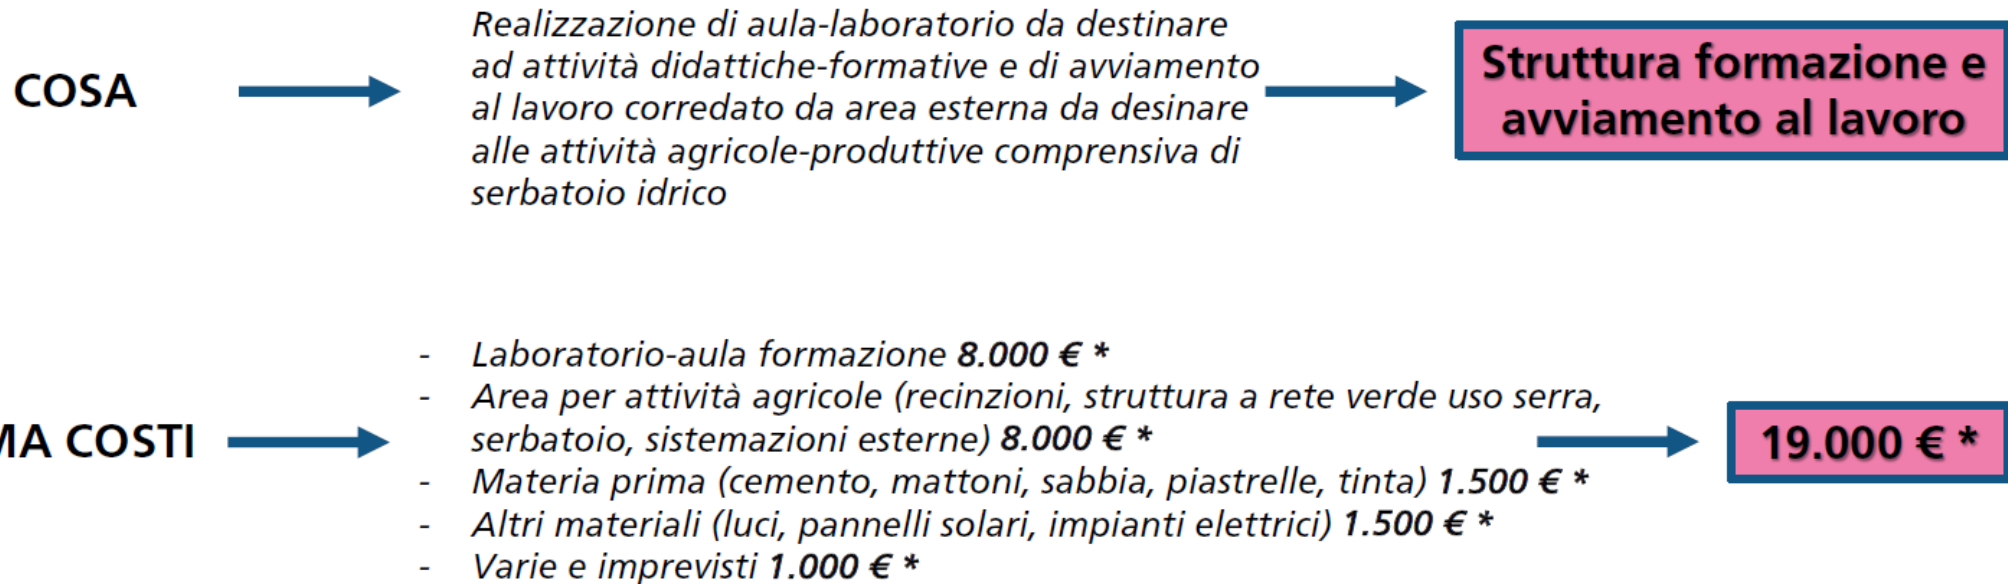

STRUTTURA DEL PROGETTO DI SERVICE E COSTI STIMATI

* Prima stima di massima che tiene conto anche di eventuali imprevisti e comunque in attesa di conferma definitiva di maggiore dettaglio